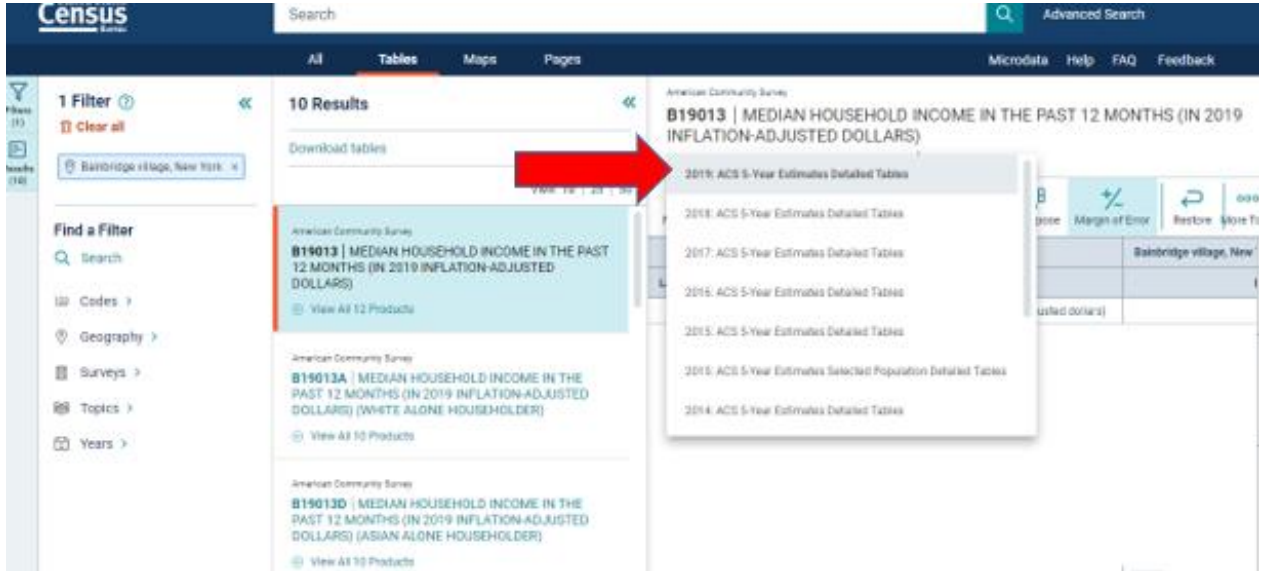

American Community Survey

B19013A | MEDIAN HOUSEHOLD INCOME IN THE PAST 12 MONTHS (IN 2019 INFLATION-ADJUSTED DOLLARS) (WHITE ALONE HOUSEHOLDER)

View All 10 Products

American Community Survey

B19013D | MEDIAN HOUSEHOLD INCOME IN THE PAST 12 MONTHS (IN 2019 INFLATION-ADJUSTED DOLLARS) (ASIAN ALONE HOUSEHOLDER)

View All 10 Products

American Community Survey

B19013G | MEDIAN HOUSEHOLD INCOME IN THE PAST 12 MONTHS (IN 2019 INFLATION-ADJUSTED DOLLARS) (TWO OR MORE RACES HOUSEHOLDER)

Bainbridge village, New York Profile

Bainbridge village, New York is a city, town, place equivalent, and township located in New York. Bainbridge village, New York has a land area of 1.3 square miles.

9. Select “2020 ACS 5-Year Estimates Detailed Table” from the drop down arrow.