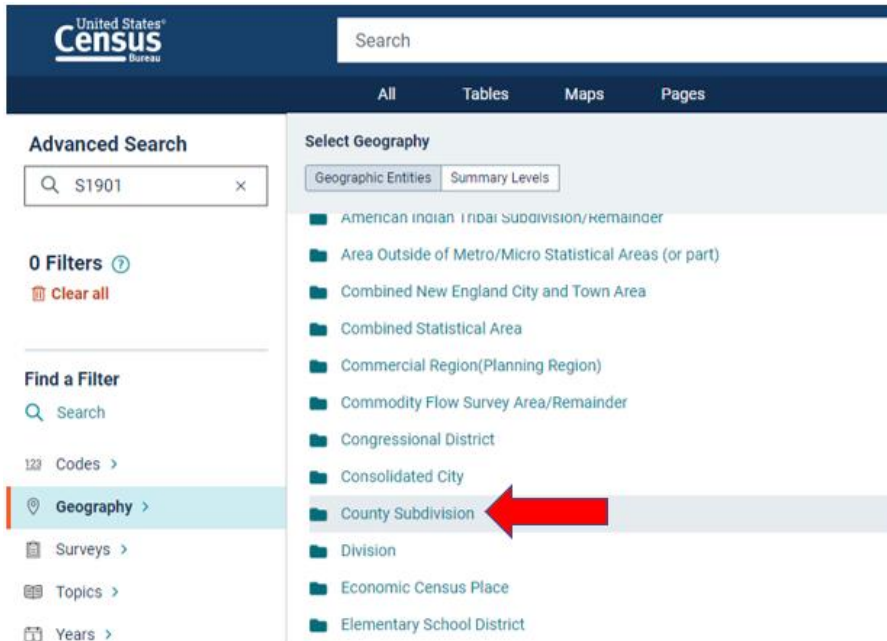

Towns will scroll down and select “County Subdivision.”