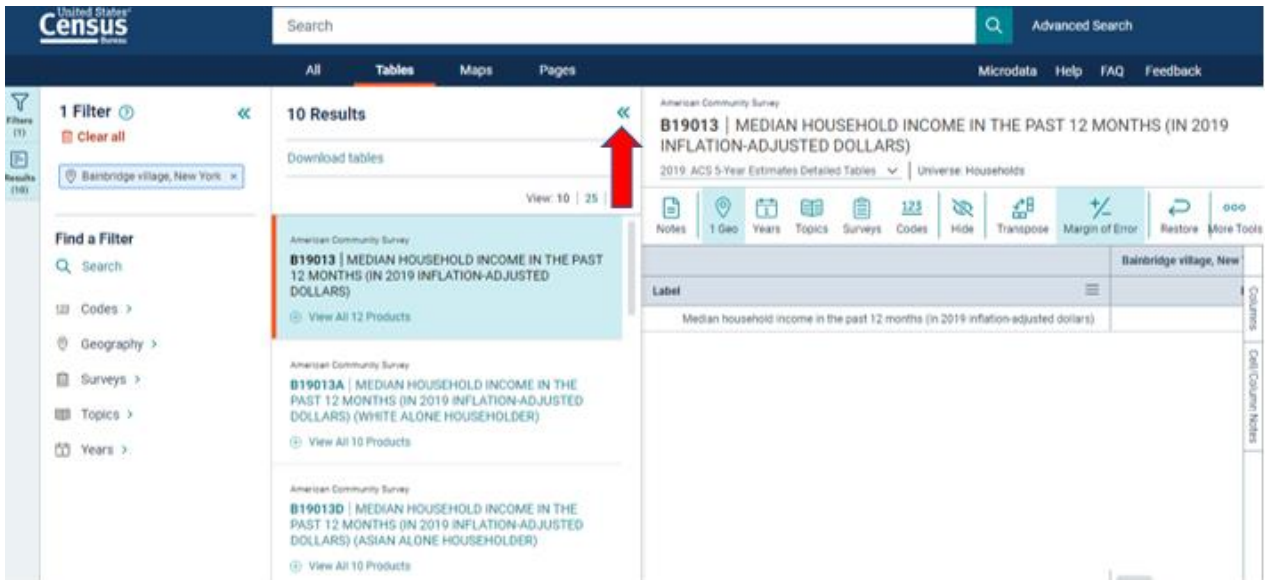

10. Collapse the “Results” screen by clicking on the arrows pointing to the left.