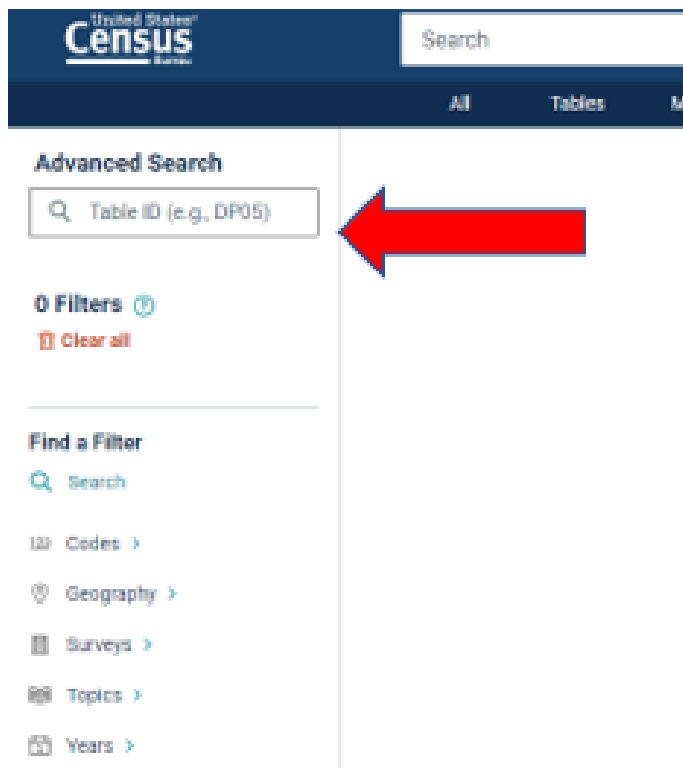

Median Household Income (MHI)

Using the U.S. Census Webpages to Obtain Median Household Income (MHI)

1. Open the U.S. Census data search page: <https://data.census.gov/cedsci/> .
2. Click on “Advanced Search.”

3. Type “B19013” under the words “Advanced Search.” This will cause the database to access the correct table - “Median Household Income in the Past 12 Months (In 2020 Inflation-adjusted Dollars).”

4. Select “Geography” below “Find a filter.”

The screenshot shows the top navigation bar with the United States Census Bureau logo and a search box. Below the navigation bar are tabs for 'All', 'Tables', 'Maps', and 'Pages'. The 'Advanced Search' section includes a search box for 'Table ID (e.g., DP05)' and a '0 Filters' indicator with a 'Clear all' button. The 'Find a Filter' section contains a search box and a list of filter categories: 'Codes', 'Geography', 'Surveys', and 'Topics'. A red arrow points to the 'Geography' link. To the right of the 'Find a Filter' section, there is a message that says 'No 1 Please select a'.